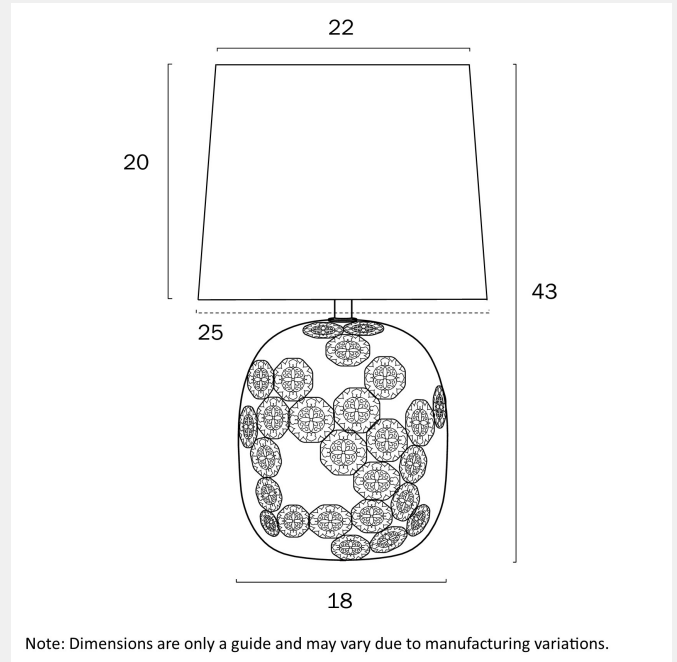

WISHES CERAMIC TABLE LAMP

LIGHT SOURCE

Voltage Input

240V

Total Wattage (max)

25

Globe Type

E27

Fixture Material

Ceramic,Fabric

PRODUCT DIMENSIONS

Fixture Weight (Kg)

1.4

Fixture Height (cm)

43

Fixture Diameter (cm)