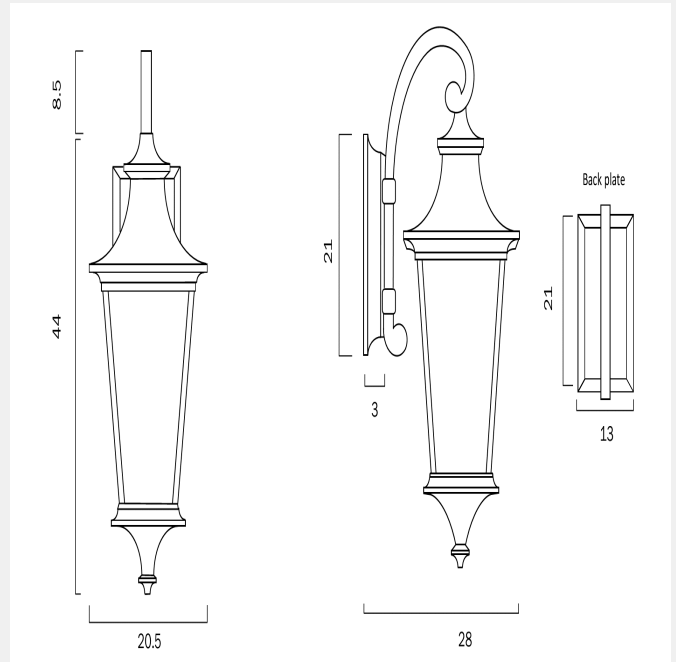

WESTIN EXTERIOR WALL LIGHT

LIGHT SOURCE

Voltage Input

240V

Total Wattage (max)

25

Globe Type

E27

Globe / Light Source qty

1

Globe / Light Source included

No

Dimmable

Globe Dependant

SPECIFICATIONS

Lead and Plug

Fixture Material

Metal,Glass

Fixture Finish

Matte

PRODUCT DIMENSIONS

Fixture Weight (Kg)

2.2

Fixture Projection (cm)

28

Fixture Height (cm)

52.5

Fixture Width (cm)

20.5

WARRANTY

Replacement Warranty

*3 Years