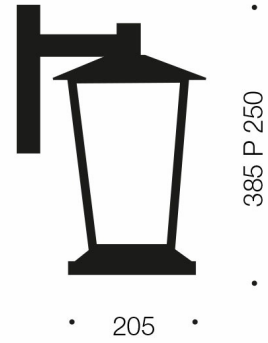

WALTON EXTERIOR WALL LIGHT

LIGHT SOURCE

Voltage Input

240V

Total Wattage (max)

25

Globe Type

E27

Fixture Material

Metal,Glass

Fixture Finish

Brushed

PRODUCT DIMENSIONS

Fixture Weight (Kg)

2.2

Fixture Projection (cm)