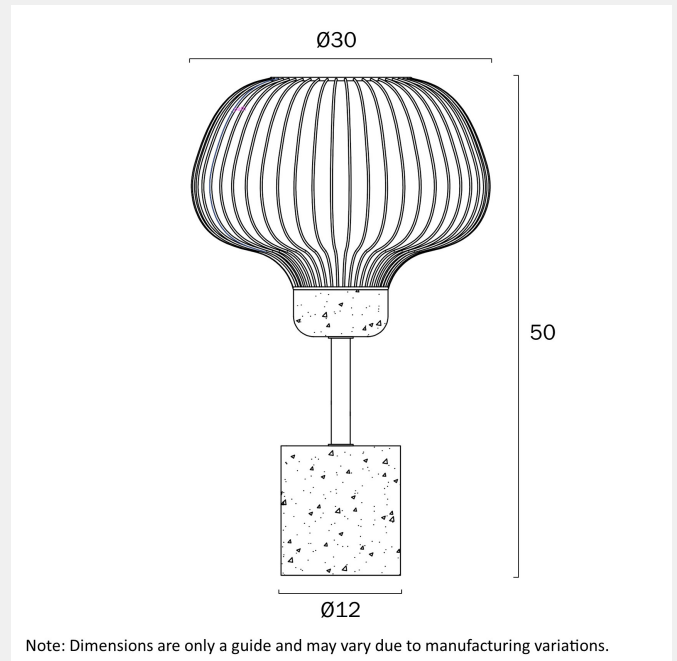

VYBOR TABLE LAMP

LIGHT SOURCE

Voltage Input

240V

Total Wattage (max)

25

Globe Type

E27

Fixture Material

Iron, Travertine, Fabric

Fixture Finish

Textured

PRODUCT DIMENSIONS

Fixture Weight (Kg)

6.1

Fixture Height (cm)