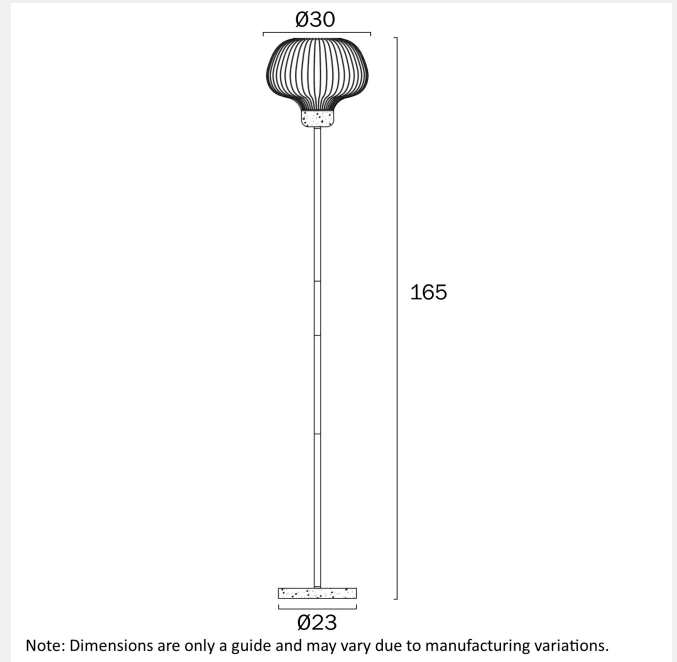

VYBOR FLOOR LAMP

LIGHT SOURCE

Voltage Input

240V

Total Wattage (max)

25

Globe Type

E27

6.8

Fixture Height (cm)

165

Fixture Diameter (cm)

30

Cable Length (cm)

200 (50+Foot Switch+150)

telbix.