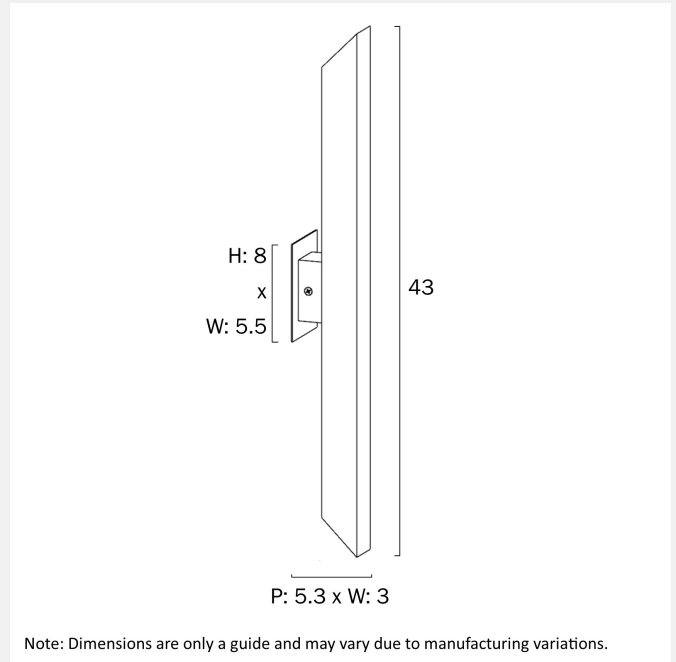

VOSTEL TWIN EXTERIOR WALL LIGHT

Note: Dimensions are only a guide and may vary due to manufacturing variations.

LIGHT SOURCE

Voltage Input

240V

Total Wattage (max)

6

Globe Type

Glass

Fixture Color

Black, Clear

PRODUCT DIMENSIONS

Fixture Weight (Kg)

0.725

Fixture Projection (cm)

5.3