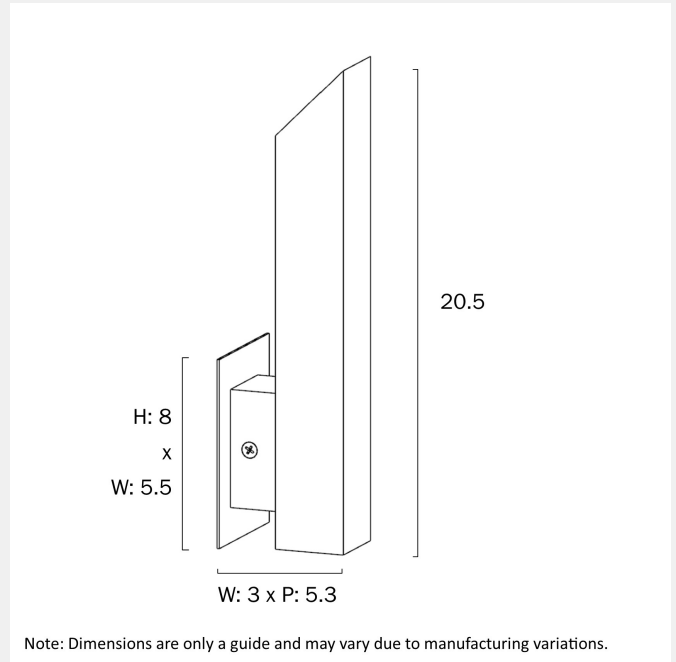

### LIGHT SOURCE

**Voltage Input**

240V

**Total Wattage (max)**

3

**Globe Type**

LED integrated SMD

**Globe / Light Source qty**

### PRODUCT DIMENSIONS

**Fixture Weight (Kg)**

0.5

**Fixture Projection (cm)**

5.3

**Fixture Height (cm)**

20.5

Fixture Width (cm)