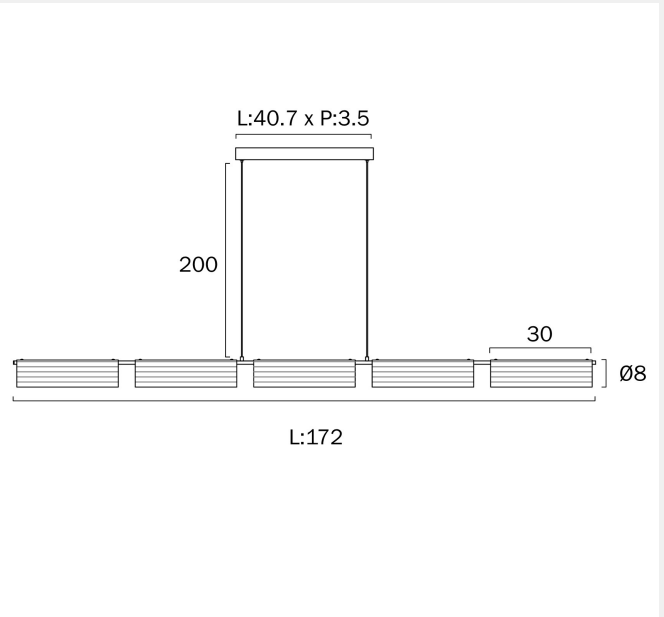

## VOLUTO LINEAR PENDANT LIGHT

Note: Dimensions are only a guide and may vary due to manufacturing variations.

### LIGHT SOURCE

**Voltage Input**

240

**Total Wattage (max)**

40

**Wattage**

0

**Globe Type**

## PRODUCT DIMENSIONS

---

Fixture Weight (Kg)

0

Fixture Diameter (cm)

0

Fixture Height (cm)

8