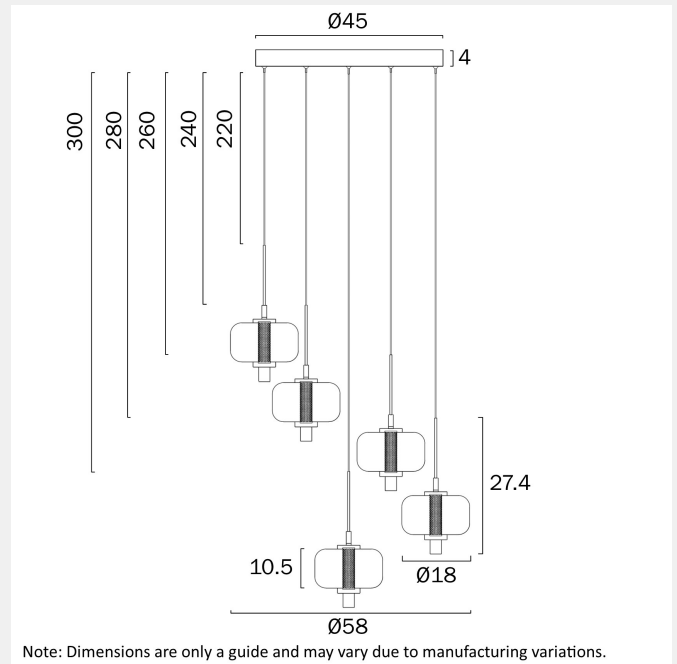

VOLEN 5 PENDANT LIGHT

LIGHT SOURCE

Voltage Input

240V

Total Wattage (max)

40

Globe Type

LED integrated SMD

*3 Years

PRODUCT DIMENSIONS

Fixture Weight (Kg)

4.55

Fixture Diameter (cm)

58

Fixture Height (cm)

27.4