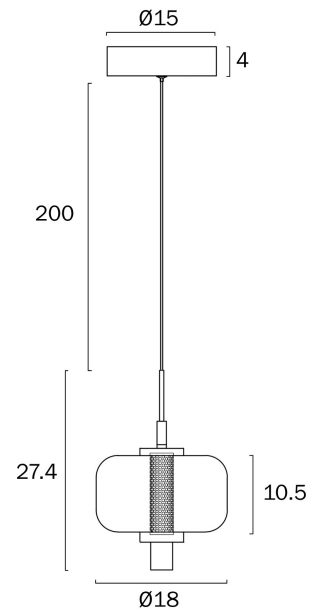

## VOLEN 1 PENDANT LIGHT

Note: Dimensions are only a guide and may vary due to manufacturing variations.

### LIGHT SOURCE

**Voltage Input**

240V

**Total Wattage (max)**

8

**Globe Type**

LED integrated SMD

**Globe / Light Source qty**

### SPECIFICATIONS

**Lead and Plug**

No

**IP rating**

IP20

**Height Adjustable?**

Yes

**Mounting**

## PRODUCT DIMENSIONS

---

**Fixture Weight (Kg)**

0.8

**Fixture Diameter (cm)**

18

**Fixture Height (cm)**

27.4