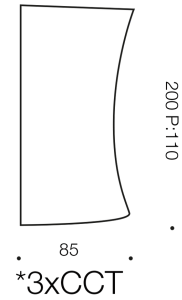

### LIGHT SOURCE

**Voltage Input**

240V

**Total Wattage (max)**

14

**Wattage**

7

**Globe Type**

### PRODUCT DIMENSIONS

**Fixture Projection (cm)**

11

## Fixture Width (cm)

10.7