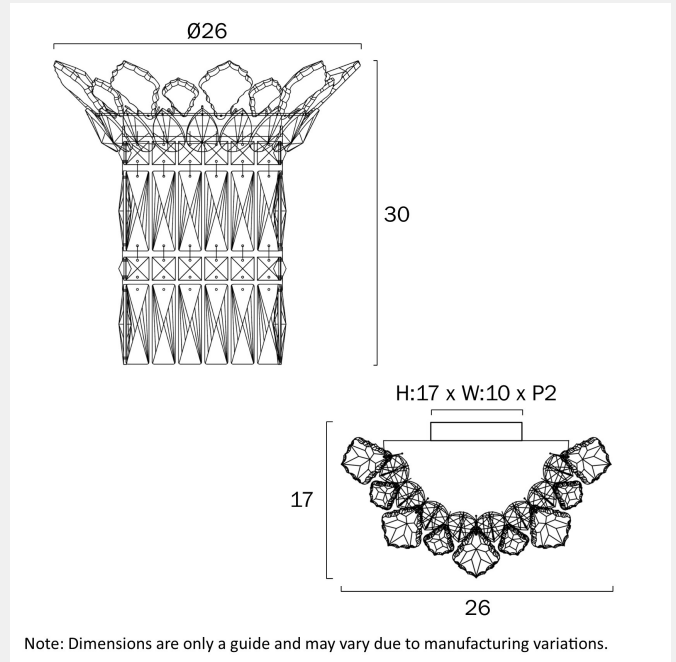

VIRELL WALL LIGHT

LIGHT SOURCE

Voltage Input

240V

Total Wattage (max)

50

Wattage

25

Globe Type

E14

Globe / Light Source qty

2

Globe / Light Source included

No

Dimmable

Globe Dependant

1.43

Fixture Projection (cm)

17

Fixture Width (cm)

26

Fixture Height (cm)

30

WARRANTY