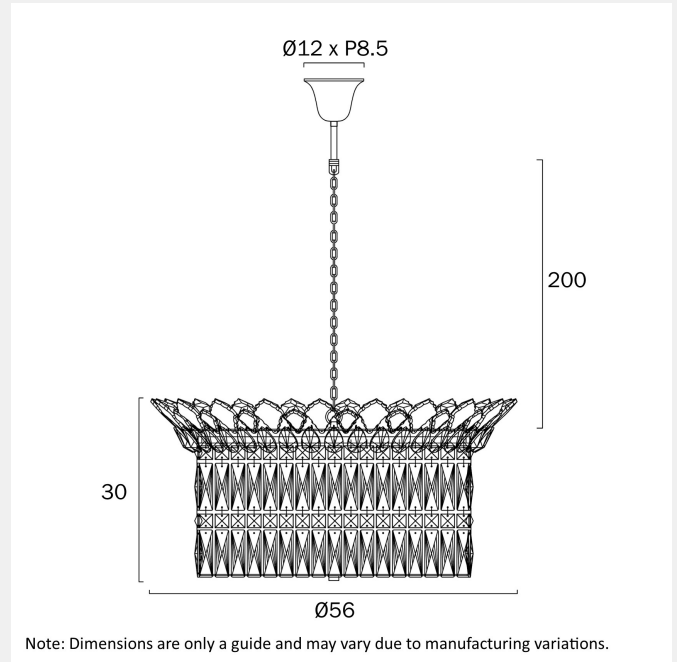

VIRELL 9 LIGHT PENDANT

LIGHT SOURCE

Voltage Input

240V

Total Wattage (max)

225

Wattage

25

Globe Type

E14

Globe / Light Source qty

9

Globe / Light Source included

No

Color Kelvin

0

Color Temperature

0

Dimmable

Globe Dependant

Lumens

0

CRI (Color Rendering Index)

0

Surge Protection (Yes/No)

0

SPECIFICATIONS

Lead and Plug

No

IP rating

IP20

Suspension Type

Chain

Height Adjustable?

Yes

Raked Ceiling Compatible

No

Mounting

Surface

Electrical Protection

CLASS I - HIGH VOLTAGE, EARTH REQUIRED

Beam Angle (degree)

0