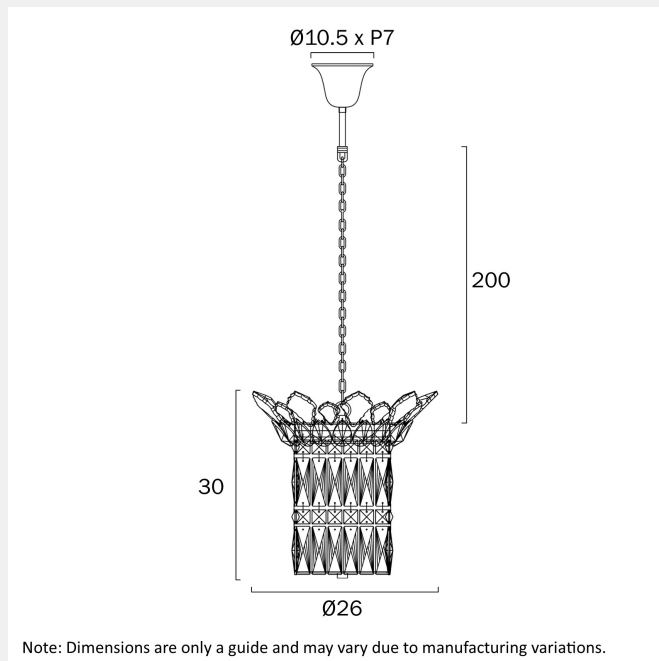

VIRELL 3 LIGHT PENDANT

Note: Dimensions are only a guide and may vary due to manufacturing variations.

VARIANTS

[VIRELL PE3-CH] VIRELL 3
LIGHT PENDANT (CHROME)

9329501080962

[VIRELL PE3-GD] VIRELL 3
LIGHT PENDANT (GOLD)