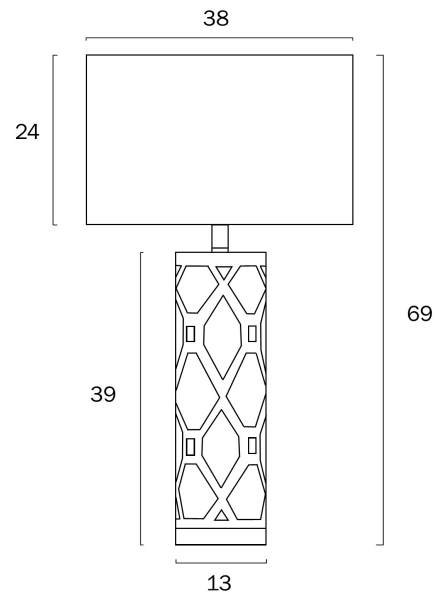

VILMA CERAMIC TABLE LAMP

Note: Dimensions are only a guide and may vary due to manufacturing variations.

LIGHT SOURCE

Voltage Input

240V

Total Wattage (max)

25

Globe Type

COLOUR AND MATERIAL

Fixture Material

Ceramic,Iron,Fabric

PRODUCT DIMENSIONS

Fixture Weight (Kg)

3.5

Fixture Height (cm)

69

Fixture Diameter (cm)

38

Cable Length (cm)

180 (30+Inline Switch+150)

WARRANTY

Replacement Warranty

*3 Years

telbix.