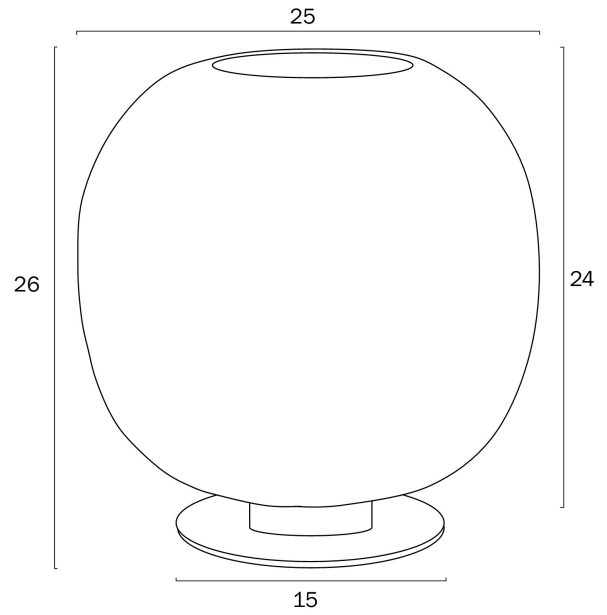

VIKEN TABLE LAMP

LIGHT SOURCE

Voltage Input

240V

Total Wattage (max)

25

Globe Type

E27

Globe / Light Source qty

1

Globe / Light Source included

No

Dimmable

Globe Dependant

SPECIFICATIONS

Lead and Plug

CLASS II – DOUBLE INSULATED, EARTH NOT REQUIRED

COLOUR AND MATERIAL

Fixture Material

Glass,Iron

PRODUCT DIMENSIONS

Fixture Weight (Kg)

1.5

Fixture Height (cm)