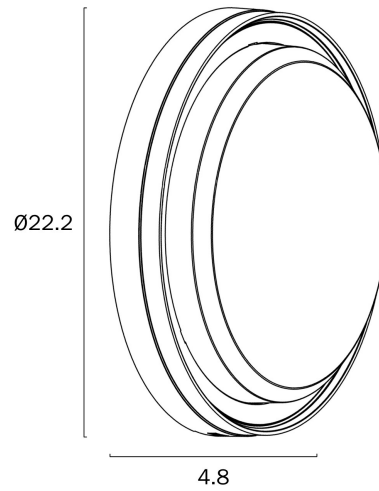

## VIGGO LED EXTERIOR ROUND BUNKER LED LIGHT

Note: Dimensions are only a guide and may vary due to manufacturing variations.

### LIGHT SOURCE

**Voltage Input**

240V

**Total Wattage (max)**

16

**Globe Type**

LED integrated SMD

**Globe / Light Source included**

Surface

### PRODUCT DIMENSIONS

**Fixture Weight (Kg)**

0.45

**Fixture Projection (cm)**

4.8

**telbix.**

**Fixture Diameter (cm)**

22.2