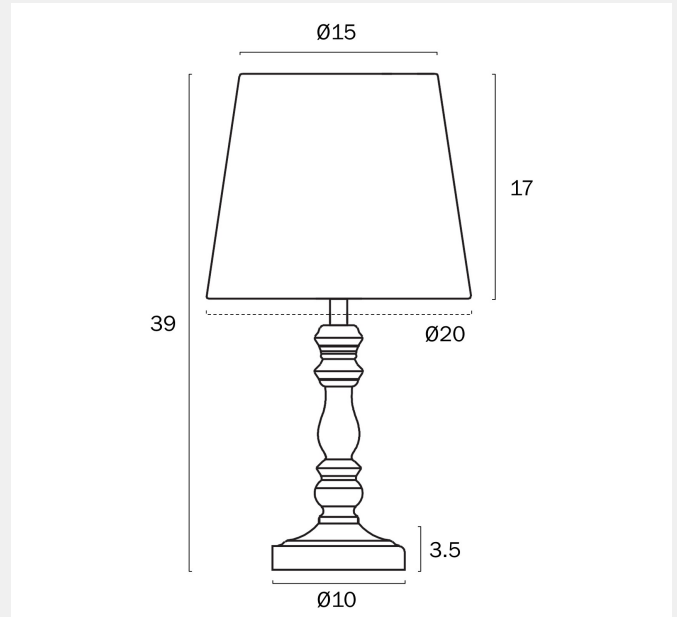

VIDA TABLE LAMP

Note: Dimensions are only a guide and may vary due to manufacturing variations.

LIGHT SOURCE

Voltage Input

240V

Total Wattage (max)

25

Globe Type

Fixture Height (cm)

39

Fixture Diameter (cm)

20

Fixture Length (cm)

20

Fixture Width (cm)

20