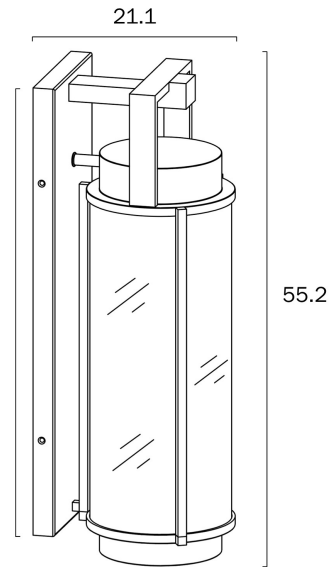

VEXOR 55CM EXTERIOR WALL LIGHT LARGE

H: 52.2 x W:16.5
x
P: 2.5

Note: Dimensions are only a guide and may vary due to manufacturing variations.

LIGHT SOURCE

Voltage Input

240V

Total Wattage (max)

22

4.7

Fixture Projection (cm)

21.1

Telbix.

Fixture Height (cm)

55.2

Fixture Width (cm)

16.8