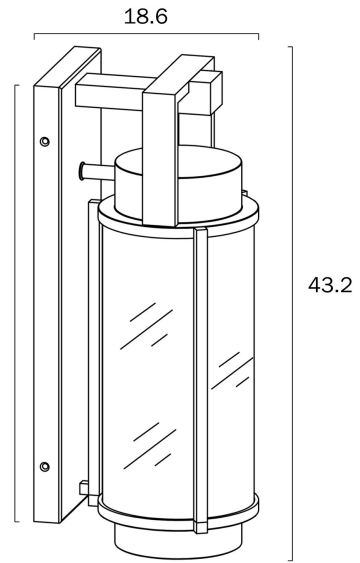

VEXOR 43CM EXTERIOR WALL LIGHT MEDIUM

H: 40.2 x W:14
x
P: 2.5

Note: Dimensions are only a guide and may vary due to manufacturing variations.

LIGHT SOURCE

Voltage Input

240V

Total Wattage (max)

14

3.7

Fixture Projection (cm)

18.6

Telbix.

Fixture Height (cm)

43.2

Fixture Width (cm)

14.3