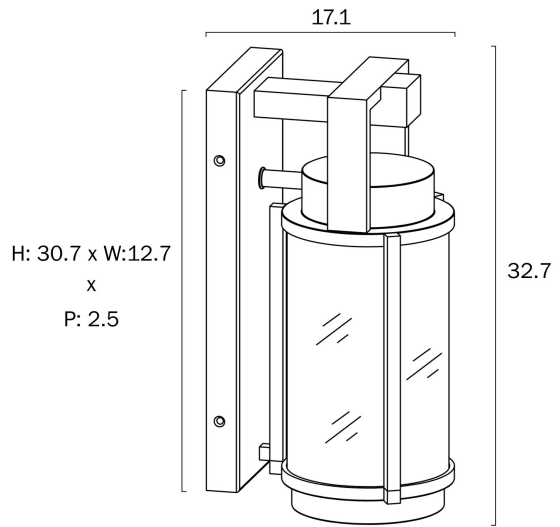

VEXOR 33CM EXTERIOR WALL LIGHT SMALL

Note: Dimensions are only a guide and may vary due to manufacturing variations.

LIGHT SOURCE

Voltage Input

240V

Total Wattage (max)

10

Globe Type

LED integrated SMD

Globe / Light Source qty

1

Globe / Light Source included

Yes

Color Kelvin

3000k

Color Temperature

COLOUR AND MATERIAL

Fixture Material

Aluminium, Glass

Fixture Finish

Sand

PRODUCT DIMENSIONS

Fixture Weight (Kg)

1.5

Fixture Projection (cm)

17.1

Telbix.

Fixture Height (cm)

32.7

Fixture Width (cm)

12.8

WARRANTY