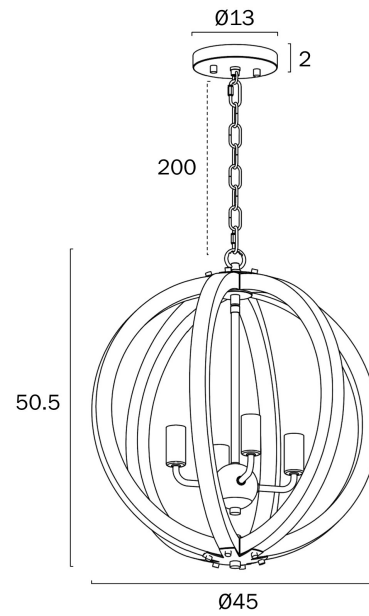

VESTAL 4 PENDANT LIGHT

Note: Dimensions are only a guide and may vary due to manufacturing variations.

LIGHT SOURCE

Voltage Input

240V

Total Wattage (max)

100

Wattage

25

Globe Type

E14

Globe / Light Source qty

4

Globe / Light Source included

No

Dimmable

Globe Dependant

SPECIFICATIONS

Lead and Plug

No

IP rating

IP20

Height Adjustable?

Yes

Matte,Wood Tones

WARRANTY

Replacement Warranty

*3 Years

PRODUCT DIMENSIONS

Fixture Weight (Kg)

3.3

Fixture Diameter (cm)