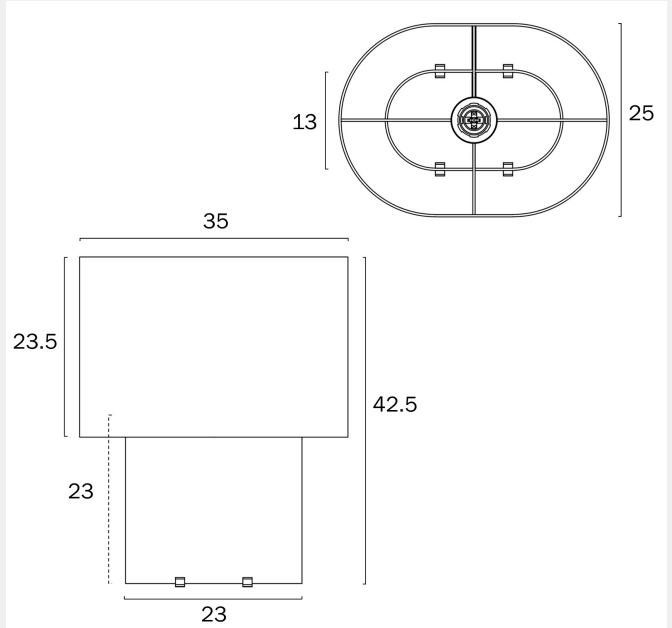

VERSO TABLE LAMP

LIGHT SOURCE

Voltage Input

240V

Total Wattage (max)

25

Globe Type

E27

Fixture Material

Boucle,Iron,Plastic

Fixture Finish

Textured

PRODUCT DIMENSIONS

Fixture Weight (Kg)

0.9

Fixture Height (cm)

42.5

Fixture Length (cm)

25

Fixture Width (cm)

35

Cable Length (cm)

180 (30+Inline Switch+150)

WARRANTY