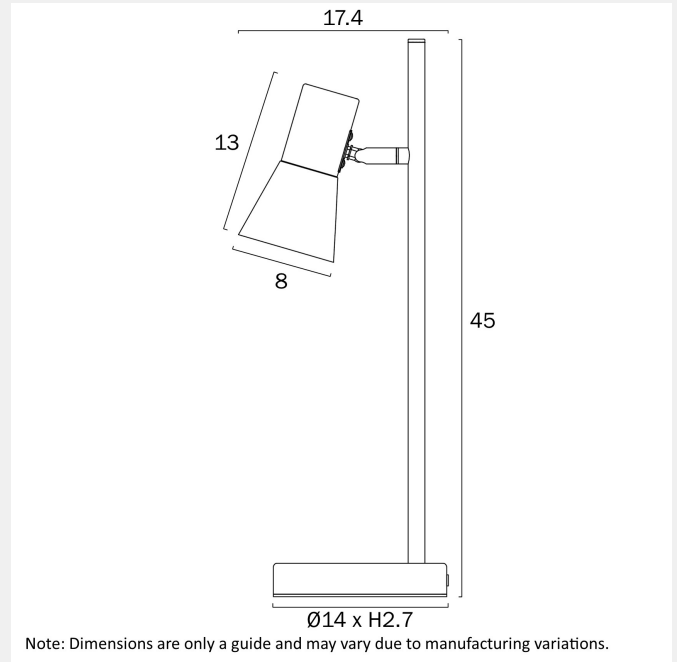

VERIK TABLE LAMP

LIGHT SOURCE

Voltage Input

240V

Total Wattage (max)

6

Globe Type

GU10

Globe / Light Source qty

1

Globe / Light Source included

No

Dimmable

Globe Dependant

SPECIFICATIONS

Lead and Plug

Yes

Switch

Inline Switch

IP rating

IP20

Electrical Protection

CLASS II - DOUBLE INSULATED, EARTH NOT REQUIRED

COLOUR AND MATERIAL

Fixture Material

Iron

Fixture Finish

Satin

Fixture Pantone Color

RAL 1013 (BE)

PRODUCT DIMENSIONS

Fixture Weight (Kg)

1.21

Fixture Height (cm)

45

Fixture Length (cm)

14

Fixture Width (cm)

17.4

Cable Length (cm)

180 (30+Inline Switch+150)