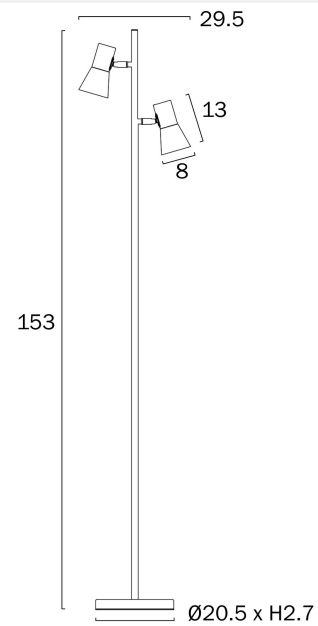

VERIK FLOOR LAMP

Note: Dimensions are only a guide and may vary due to manufacturing variations.

LIGHT SOURCE

Voltage Input

240V

Total Wattage (max)

12

Wattage

Globe Dependant

SPECIFICATIONS

Lead and Plug

Yes

Switch

Foot Switch

IP rating

IP20

Satin

Fixture Pantone Color

RAL 1013 (BE)

PRODUCT DIMENSIONS

Fixture Weight (Kg)

3.46

Fixture Height (cm)

153

Fixture Length (cm)

20.5

telbix.

Fixture Width (cm)

29.5

Cable Length (cm)

200 (50+Foot Switch+150)

WARRANTY