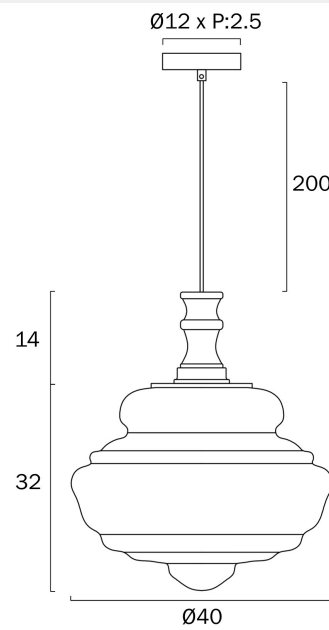

VERDUN 40CM PENDANT LIGHT LARGE

PE40

Note: Dimensions are only a guide and may vary due to manufacturing variations.

VARIANTS

[VERDUN PE40-AGFR]
VERDUN 40CM PENDANT
LIGHT LARGE

9329501079751

Find VERDUN 40CM PENDANT LIGHT LARGE on
www.telbix.com