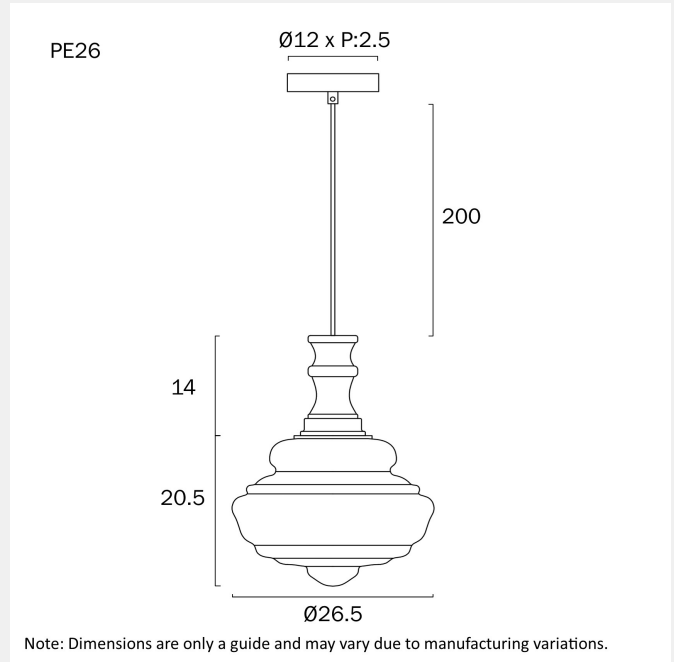

### LIGHT SOURCE

Voltage Input

240V

Total Wattage (max)

25

Wattage

0

Globe Type

## PRODUCT DIMENSIONS

---

Fixture Weight (Kg)

1.8

Fixture Diameter (cm)

26.5

Fixture Height (cm)

20.5