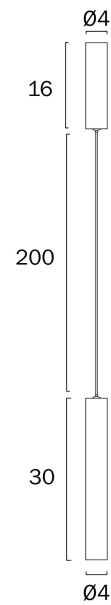

VERANO LED PENDANT LIGHT

Note: Dimensions are only a guide and may vary due to manufacturing variations.

LIGHT SOURCE

Voltage Input

240V

Total Wattage (max)

12

Globe Type

LED integrated COB

Globe / Light Source qty

1

Globe / Light Source included

Yes

Color Kelvin

3000k

Color Temperature

Warm White

Dimmable

No

Lumens

820

CRI (Color Rendering Index)

>90

SPECIFICATIONS

Satin

WARRANTY

Replacement Warranty
*3 Years

PRODUCT DIMENSIONS

Fixture Weight (Kg)

0.45

Fixture Diameter (cm)

4