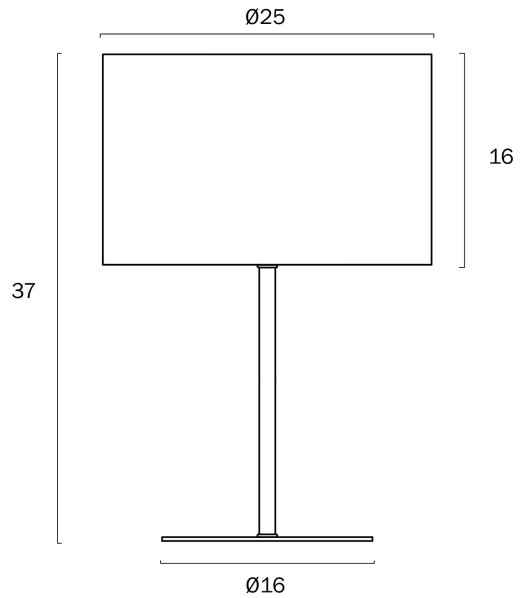

VELICE TABLE LAMP

Note: Dimensions are only a guide and may vary due to manufacturing variations.

LIGHT SOURCE

Voltage Input

240V

Total Wattage (max)

25

Globe Type

COLOUR AND MATERIAL

Fixture Material

Iron, Paper, Plastic

Fixture Finish

Satin

PRODUCT DIMENSIONS

Fixture Weight (Kg)

1.1

Fixture Height (cm)

37

Fixture Diameter (cm)

25

Cable Length (cm)

180 (30+Inline Switch+150)

WARRANTY

Replacement Warranty