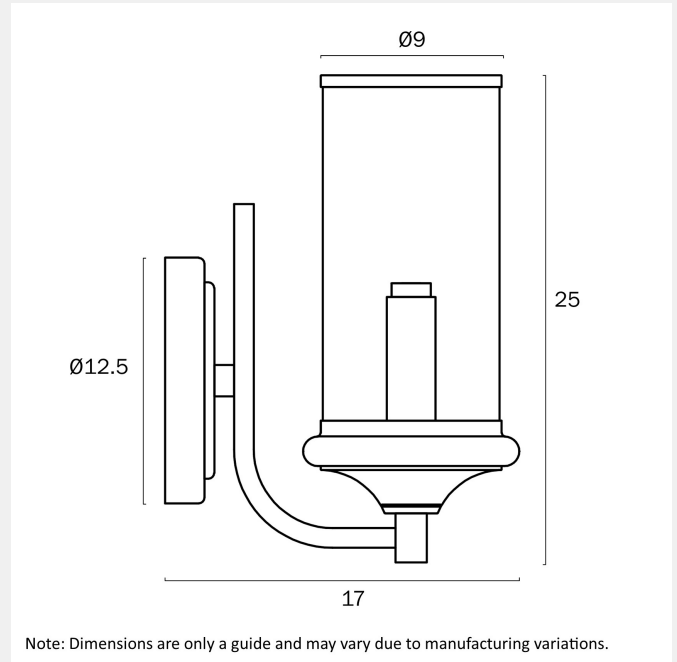

VELDEN WALL LIGHT

LIGHT SOURCE

Voltage Input

240V

Total Wattage (max)

25

Globe Type

E14

0.7

Fixture Projection (cm)

17

Fixture Width (cm)

12.5

Fixture Height (cm)

25

WARRANTY