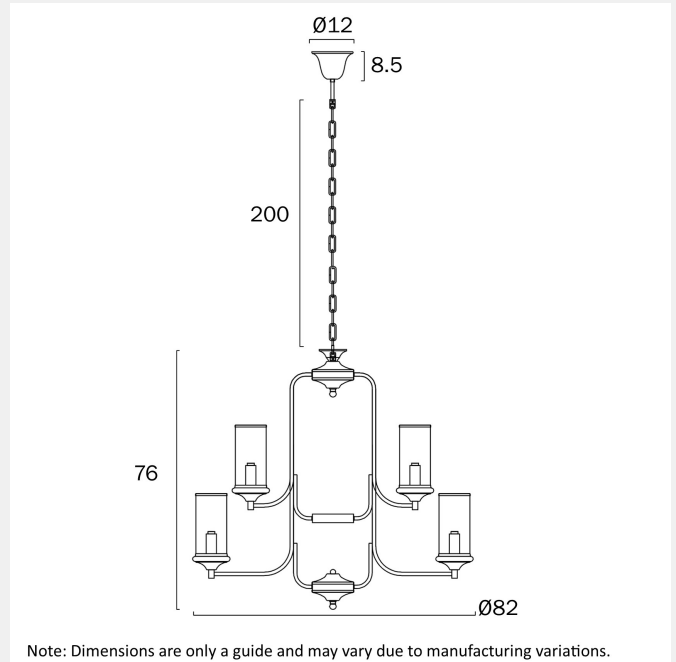

VELDEN 12 PENDANT LIGHT

LIGHT SOURCE

Voltage Input

240V

Total Wattage (max)

300

Wattage

25

Globe Type

E14

Globe / Light Source qty

12

Globe / Light Source included

No

Dimmable

Globe Dependant

SPECIFICATIONS

Lead and Plug

No

IP rating

IP20

Suspension Type

Chain

Height Adjustable?

Yes

Mounting

Surface

Electrical Protection

CLASS I - HIGH VOLTAGE, EARTH REQUIRED

COLOUR AND MATERIAL

Fixture Material

Iron,Glass

Fixture Finish

Polished

WARRANTY

Replacement Warranty

*3 Years

PRODUCT DIMENSIONS

Fixture Weight (Kg)

10.3