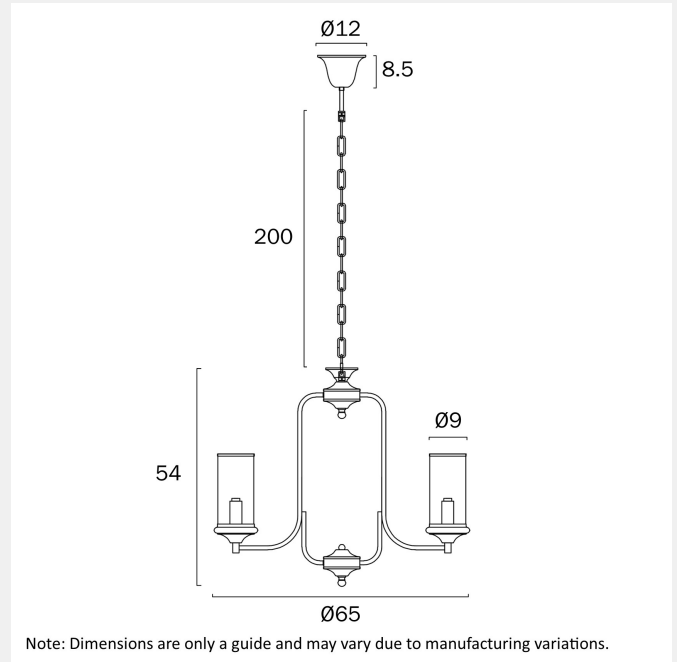

VELDEN 6 PENDANT LIGHT

LIGHT SOURCE

Voltage Input

240V

Total Wattage (max)

150

Wattage

25

Globe Type

E14

Globe / Light Source qty

6

Globe / Light Source included

No

Dimmable

Globe Dependant

SPECIFICATIONS

Lead and Plug

No

IP rating

IP20

Suspension Type

Chain

Height Adjustable?

Yes

Mounting

Surface

Electrical Protection

CLASS I - HIGH VOLTAGE, EARTH REQUIRED

COLOUR AND MATERIAL

Fixture Material

Iron,Glass

Fixture Finish

Polished

WARRANTY

Replacement Warranty

*3 Years

PRODUCT DIMENSIONS

Fixture Weight (Kg)

5.1