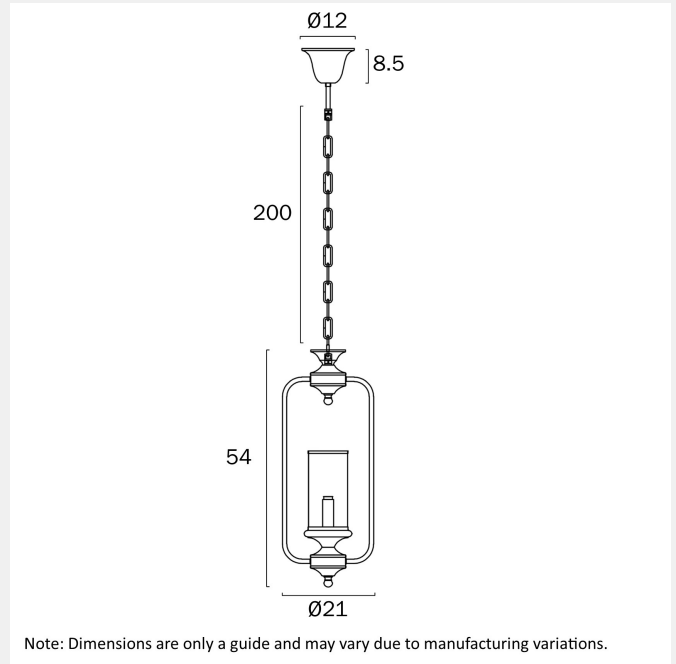

### LIGHT SOURCE

**Voltage Input**

240V

**Total Wattage (max)**

25

**Globe Type**

E14

**Globe / Light Source qty**

### PRODUCT DIMENSIONS

**Fixture Weight (Kg)**

2.1

**Fixture Diameter (cm)**

21