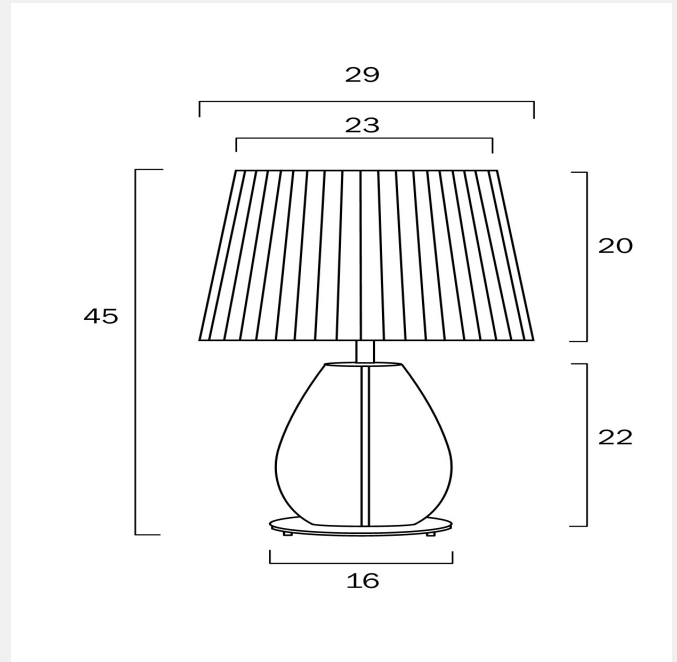

VEANA TABLE LAMP

LIGHT SOURCE

Voltage Input

240V

Total Wattage (max)

25

Globe Type

E27

Fixture Material

Glass,Metal,Fabric

PRODUCT DIMENSIONS

Fixture Height (cm)

45

Fixture Diameter (cm)

29

Cable Length (cm)