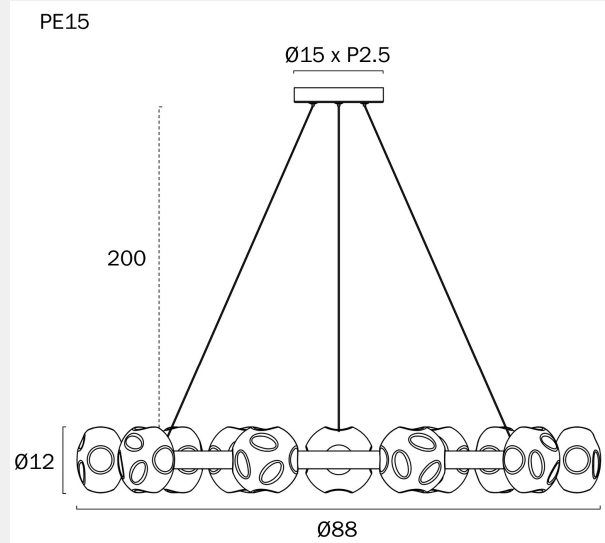

VARLIN 15 PENDANT LIGHT

Note: Dimensions are only a guide and may vary due to manufacturing variations.

LIGHT SOURCE

Voltage Input

240V

Total Wattage (max)

72

Wattage

Globe Dependant

SPECIFICATIONS

Lead and Plug

No

IP rating

IP20

Suspension Type

Rod (1x300)+(2x600)

PRODUCT DIMENSIONS

Fixture Weight (Kg)

5.4

Fixture Diameter (cm)

60

Fixture Height (cm)

38

Fixture Length (cm)