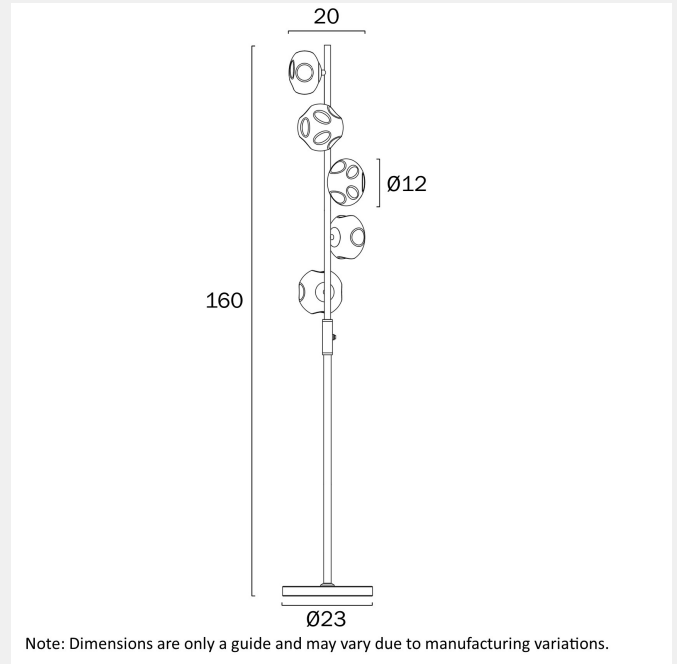

### LIGHT SOURCE

**Voltage Input**

240V

**Total Wattage (max)**

30

**Globe Type**

G9

**Globe / Light Source qty**

### PRODUCT DIMENSIONS

**Fixture Weight (Kg)**

4.6

**Fixture Height (cm)**

160

**Fixture Diameter (cm)**

23

**Cable Length (cm)**