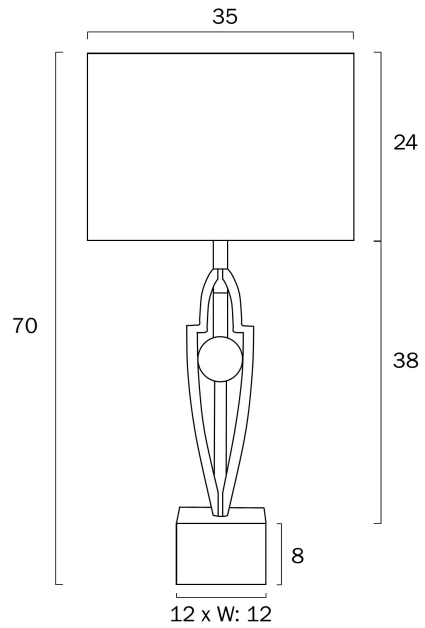

VARDO TABLE LAMP

LIGHT SOURCE

Voltage Input

240V

Total Wattage (max)

25

Globe Type

E27

Fixture Material

Iron,Marble,Fabric

PRODUCT DIMENSIONS

Fixture Weight (Kg)

4.5

Fixture Height (cm)

70

Fixture Diameter (cm)