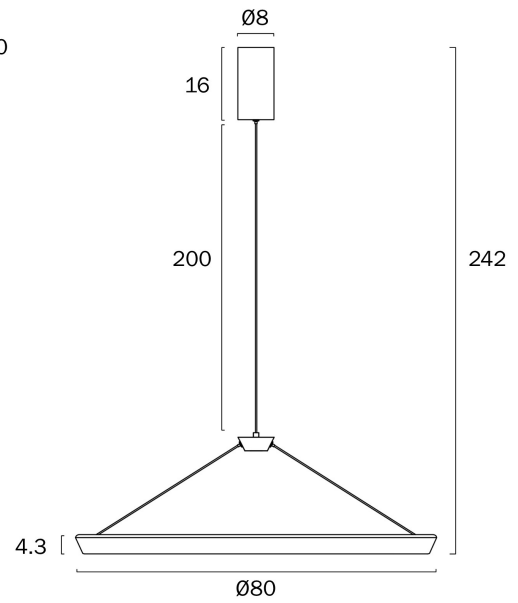

VANTEL 80CM PENDANT LIGHT

PE80

Note: Dimensions are only a guide and may vary due to manufacturing variations.

VARIANTS

[VANEL PE80-BK] VANEL
80CM PENDANT LIGHT

9329501080351

Find VANEL 80CM PENDANT LIGHT on
www.telbix.com