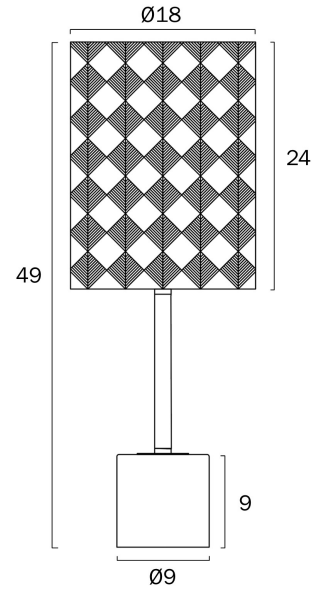

VALTOR TABLE LAMP

Note: Dimensions are only a guide and may vary due to manufacturing variations.

LIGHT SOURCE

Voltage Input

240V

Total Wattage (max)

25

Globe Type

COLOUR AND MATERIAL

Fixture Material

Iron

Fixture Finish

Satin

PRODUCT DIMENSIONS

Fixture Weight (Kg)

1.07

Fixture Height (cm)

49

Fixture Diameter (cm)

18

Cable Length (cm)

180 (30+Inline Switch+150)

WARRANTY

Replacement Warranty