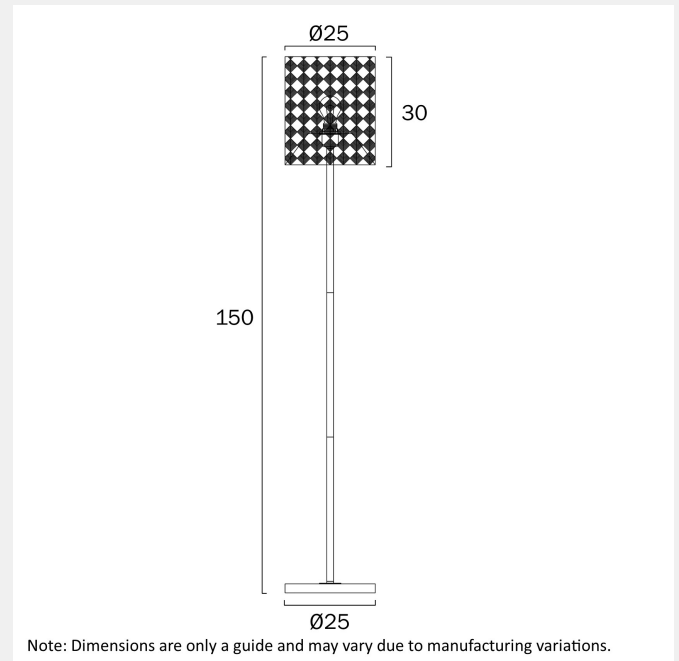

VALTOR FLOOR LAMP

LIGHT SOURCE

Voltage Input

240V

Total Wattage (max)

25

Globe Type

E27

4.4

Fixture Height (cm)

150

Fixture Diameter (cm)

25

Cable Length (cm)

200 (50+Foot Switch+150)

WARRANTY