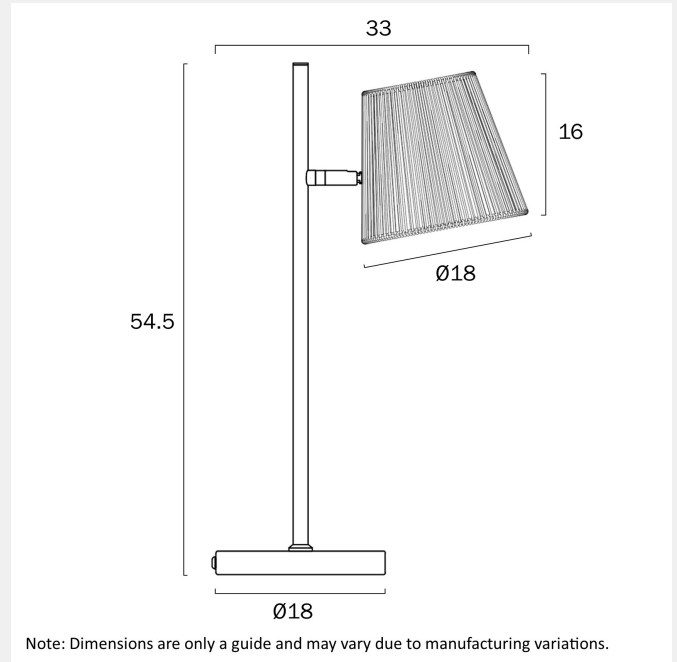

VALORA TABLE LAMP

LIGHT SOURCE

Voltage Input

240V

Total Wattage (max)

25

Globe Type

E27

2

Fixture Height (cm)

54.5

Fixture Length (cm)

33

Fixture Width (cm)

18

Cable Length (cm)