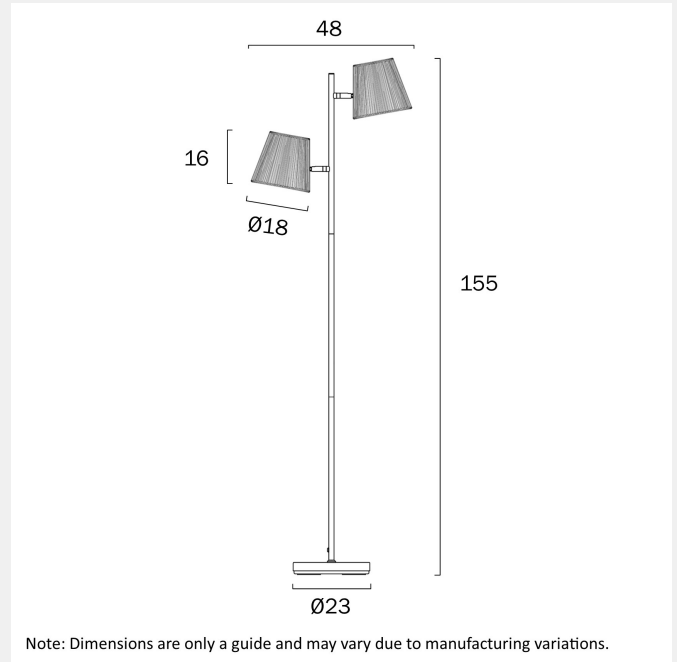

### LIGHT SOURCE

**Voltage Input**

240V

**Total Wattage (max)**

50

**Wattage**

25

**Globe Type**

### PRODUCT DIMENSIONS

**Fixture Weight (Kg)**

3.8

**Fixture Height (cm)**

155

**Fixture Length (cm)**

48

**Fixture Width (cm)**