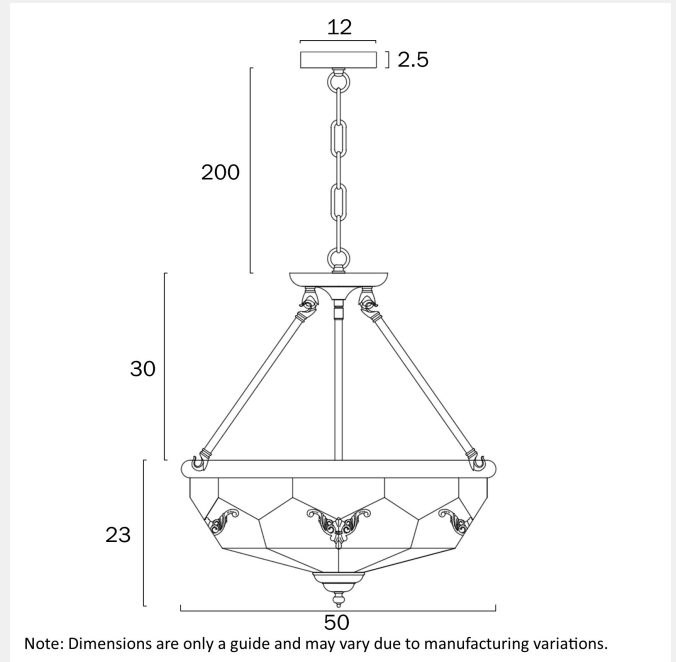

### LIGHT SOURCE

**Voltage Input**

240V

**Total Wattage (max)**

150

**Wattage**

25

**Globe Type**

## PRODUCT DIMENSIONS

---

**Fixture Weight (Kg)**

4.5

**Fixture Height (cm)**

23

**Fixture Width (cm)**

50