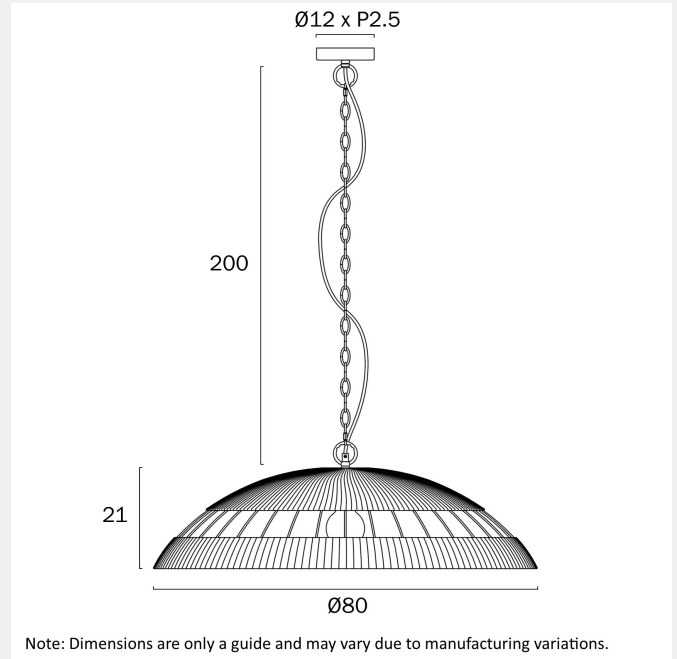

VALLEJO 80CM PENDANT LIGHT

LIGHT SOURCE

Voltage Input

240V

Total Wattage (max)

25

Globe Type

E27

Globe / Light Source qty

1

Globe / Light Source included

No

Dimmable

Globe Dependant

SPECIFICATIONS

Lead and Plug

Fixture Finish

Natural

WARRANTY

Replacement Warranty

*3 Years

PRODUCT DIMENSIONS

Fixture Weight (Kg)

5.5

Telbix.

Fixture Diameter (cm)

80

Fixture Height (cm)

21

Suspension Length (cm)

200

OTHER