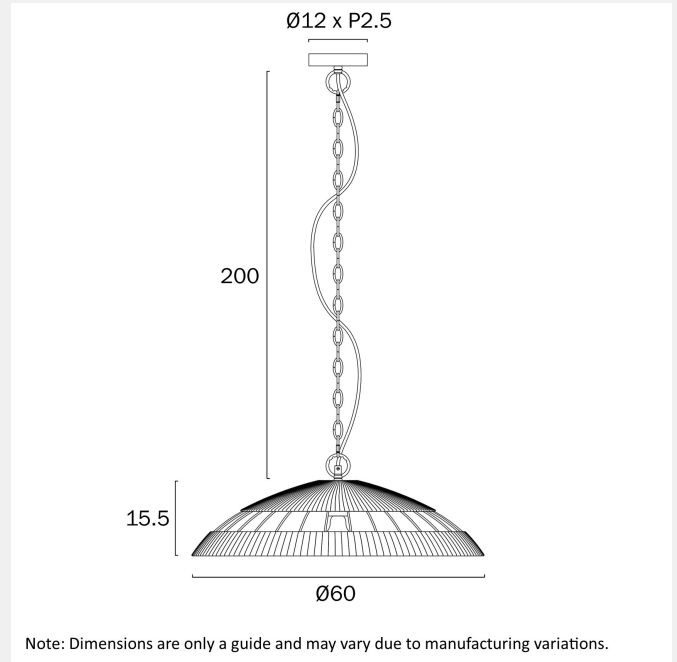

VALLEJO 60CM PENDANT LIGHT

LIGHT SOURCE

Voltage Input

240V

Total Wattage (max)

25

Globe Type

E27

Fixture Finish

Natural

WARRANTY

Replacement Warranty

*3 Years

PRODUCT DIMENSIONS

Fixture Weight (Kg)

3.7

Telbix.

Fixture Diameter (cm)

60

Fixture Height (cm)

15.5

Suspension Length (cm)

200

OTHER