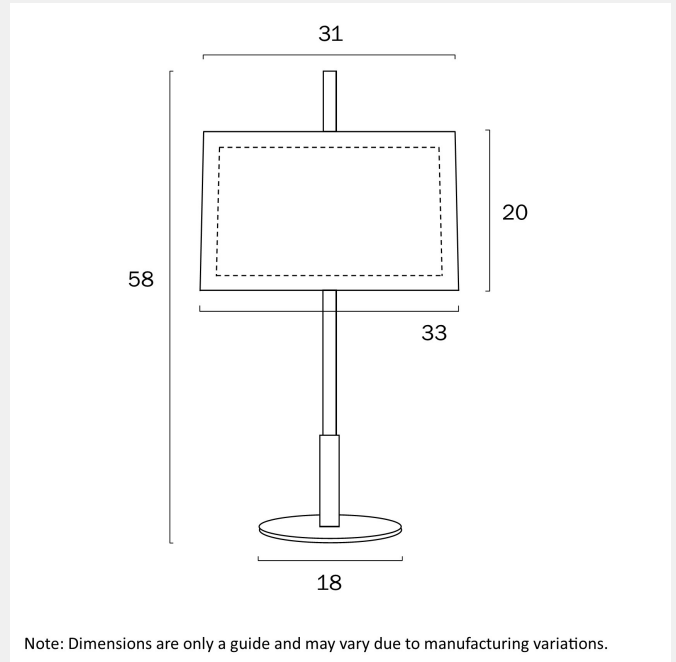

VALE TABLE LAMP

LIGHT SOURCE

Voltage Input

240V

Total Wattage (max)

25

Globe Type

E27

Fixture Material

Metal,Fabric

Diffuser Material

Fabric

PRODUCT DIMENSIONS

Fixture Height (cm)

52.5

Fixture Diameter (cm)