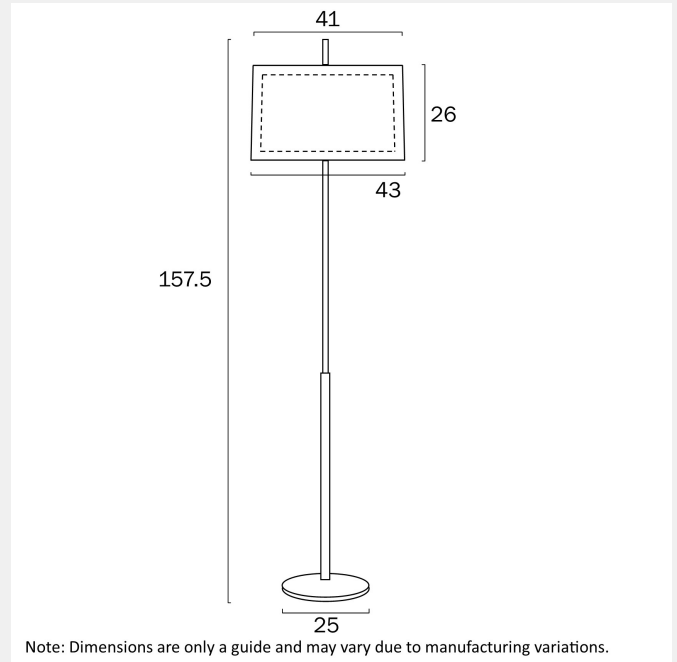

VALE FLOOR LAMP

LIGHT SOURCE

Voltage Input

240V

Total Wattage (max)

25

Globe Type

E27

CLASS II – DOUBLE INSULATED, EARTH NOT REQUIRED

COLOUR AND MATERIAL

Fixture Material

Iron,Fabric

PRODUCT DIMENSIONS

Fixture Weight (Kg)

3.1

Fixture Height (cm)

159

Fixture Diameter (cm)

43

Cable Length (cm)

180 (30+Inline Switch+150)

WARRANTY

Replacement Warranty

*3 Years