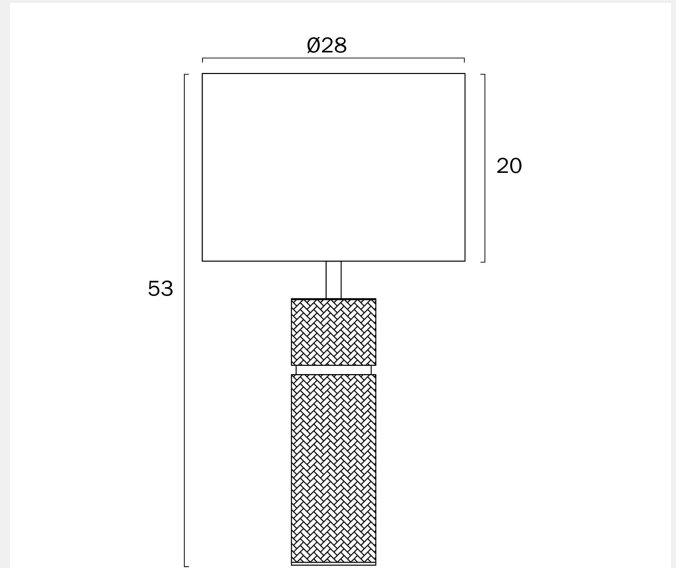

VALDA TABLE LAMP

Note: Dimensions are only a guide and may vary due to manufacturing variations.

LIGHT SOURCE

Voltage Input

240V

Total Wattage (max)

25

Globe Type

COLOUR AND MATERIAL

Fixture Material

Vegan Leather, Iron, Fabric

PRODUCT DIMENSIONS

Fixture Weight (Kg)

1.82

Fixture Height (cm)

53

Fixture Diameter (cm)

28

Cable Length (cm)

180 (30+Inline Switch+150)

WARRANTY

Replacement Warranty

*3 Years

CARE