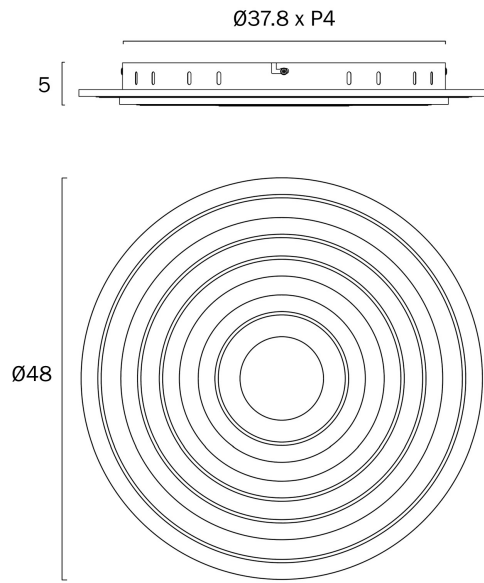

## UTICA CTC CEILING LIGHT

Note: Dimensions are only a guide and may vary due to manufacturing variations.

### LIGHT SOURCE

**Voltage Input**

240V

**Total Wattage (max)**

40

**Globe Type**

LED integrated SMD

**Globe / Light Source qty**

### PRODUCT DIMENSIONS

**Fixture Weight (Kg)**

3.7

# Telbix.

Fixture Projection (cm)

5

Fixture Diameter (cm)

48