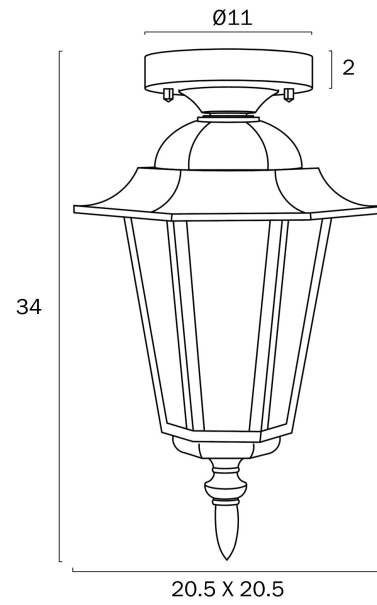

UPTON EXTERIOR CTC CEILING LIGHT

Note: Dimensions are only a guide and may vary due to manufacturing variations.

LIGHT SOURCE

Voltage Input

240V

Total Wattage (max)

25

Globe Type

Sand

WARRANTY

Replacement Warranty

*3 Years

PRODUCT DIMENSIONS

Fixture Weight (Kg)

0.51

Fixture Height (cm)